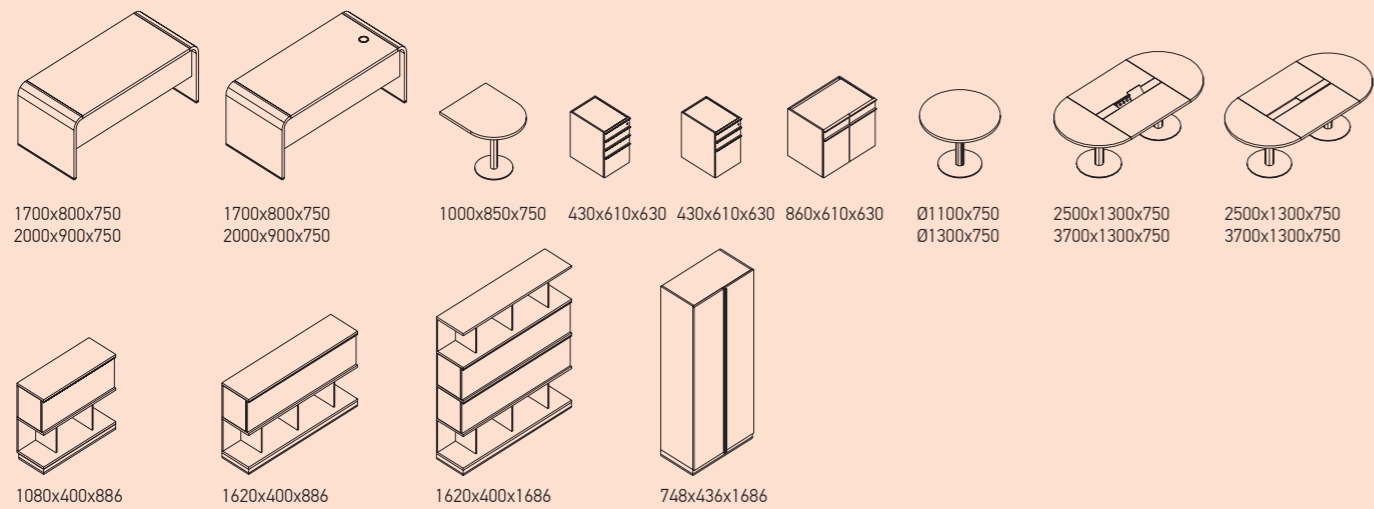

PLANA

AIR Executive

ZETA

NOVA Executive

PLANA

design by Roberto Lucci & Paolo Pampanoni