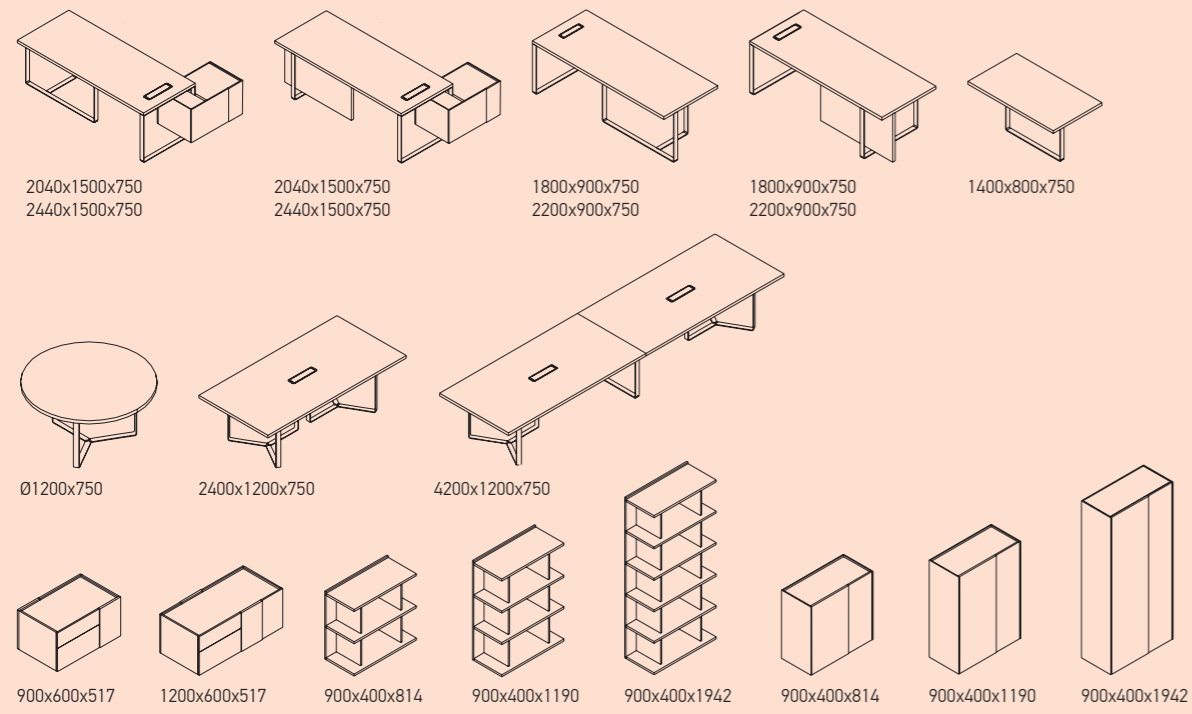

PLANA

AIR Executive

ZETA

NOVA Executive

PLANA

design by Roberto Lucci & Paolo Pampanoni